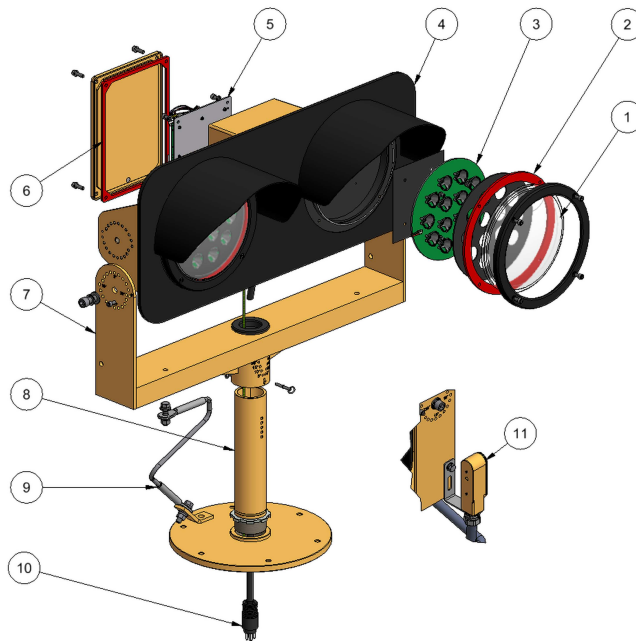

LTG - RENEWAL SPARE PARTS

Nr.	DESCRIPTION	CODE	Nr.	DESCRIPTION	CODE
1	Clear glass lens	810.3079			
2	Glass gasket	325.1006			
3	LED module	150.4209			
5	Control card w/o monitoring for series circuit	155.0219			
5	Control card w/ monitoring for series circuit	155.0220			
5	Control card w/o monitoring for parallel circuit	155.0221			
5	Control card w/ monitoring for parallel circuit	155.0222			
6	Box gasket	325.1005			
8	Breakable coupling	001.2014			
10	Cable lead with plug L-823	323.2360			
10	Cable assembly with plug for monitoring	156.8005			
11	Photocell w/ support	155.0223			