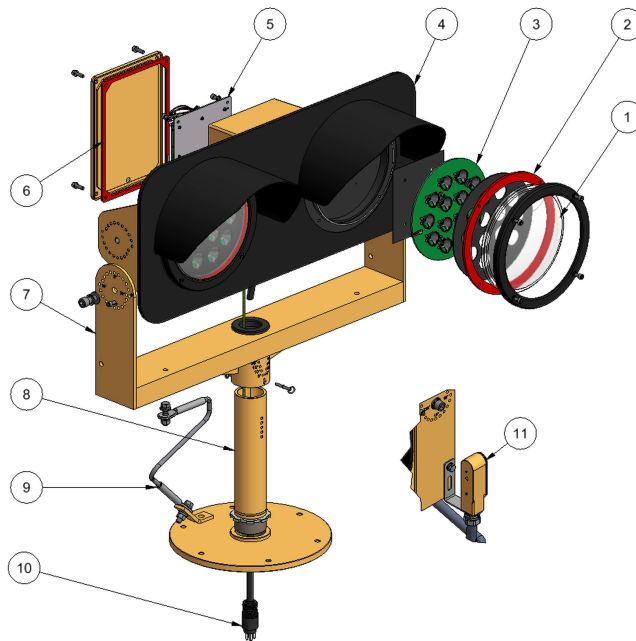

LETG - RENEWAL SPARE PARTS

Nr.	DESCRIPTION	CODE	Nr.	DESCRIPTION	CODE
1	Clear glass lens	810.3079			
2	Glass gasket	325.1006			
3	LED module	150.4209			
5	Control card w/o monitoring for series circuit	155.0219			
5	Control card w/ monitoring for series circuit	155.0220			
5	Control card w/o monitoring for parallel circuit	155.0221			
5	Control card w/ monitoring for parallel circuit	155.0222			
6	Box gasket	325.1005			
8	Breakable coupling	001.2014			
10	Cable lead with plug L-823	323.2360			
10	Cable assembly with plug for monitoring	156.8005			
11	Photocell w/ support	155.0223			